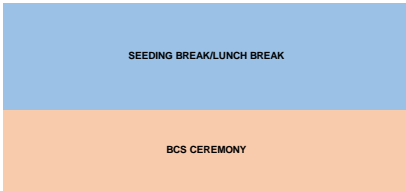

RACE 6: CLUB 500M QUALIFYING RACE #2. Includes teams like Ocean State Dragon Boat Club, Boston 1 Premier, Women In Canoe, etc.

RACE 7: COMMUNITY 500M QUALIFYING RACE #5. Includes teams like The Hartford Staggering Dragon 2017, The Hartford Dragon Hart 2017, etc.

RACE 8: COMMUNITY 500M QUALIFYING RACE #6. Includes teams like Newark Newarkin, Ridebacks, Foley Fire, Lincoln Financial, etc.

RACE 9: CLUB WOMEN'S/BCS/ACS 500M QUALIFYING RACE #1. Includes teams like Wellness Warriors Boston Strong, New York City Empire Dragons, etc.

RACE 10: COMMUNITY 500M QUALIFYING RACE #7. Includes teams like Aetna Oarste Boat, Aetna Part D Power Paddlers, Aetna Moolay Cure, etc.

RACE 11: COMMUNITY 500M QUALIFYING RACE #8. Includes teams like Hartford Foundation River Givers, Trinity College, Mothers of Dragons, etc.

RACE 12: COMMUNITY 500M QUALIFYING RACE #9. Includes teams like The Hartford Strategic Sauscers 2017, The Hartford HMCOW Wake Zone 2017, etc.

RACE 13: CLUB 500M QUALIFYING RACE #3. Includes teams like DBCB - The Blacklist, Ithaca Gorges Dragons Mixed, Riverfront Dragons, etc.

RACE 14: COMMUNITY 500M QUALIFYING RACE #10. Includes teams like Chinese Culture Center, Goodwin College Navigators, Sikorsky Sea Dragons 2, etc.

RACE 15: COMMUNITY 500M QUALIFYING RACE #11. Includes teams like Crossing Tigers, Milose & MacBroom Warriors, Flying Floyd's, etc.

RACE 16: COMMUNITY SEM-FINAL F DIVISION. Includes teams like Red Dragons, Ocean State Dragon Boat Club, ONE Racing, Riverfront Dragons.

RACE 17: CLUB 500M QUALIFYING RACE #4. Includes teams like Dragonheart VT Quicksilver (Sr. C), Relentless Mixed #2, Red Dragons, etc.

RACE 18: COMMUNITY SEM-FINAL E DIVISION RACE #1. Includes teams like CYPN Storm, ONE Racing, Wellness Warriors Boston Women's, etc.

RACE 19: COMMUNITY SEM-FINAL E DIVISION RACE #2. Includes teams like MDC Water Dragons, HAI Group, Hartford Police Explorers Post 45, etc.

RACE 20: CLUB 500M QUALIFYING RACE #5. Includes teams like Paradise City Dragon Boat, Catch22, Living Root - Red, etc.

RACE 21: COMMUNITY SEM-FINAL D DIVISION RACE #1. Includes teams like Malia Mayhem, Living Root - Red, DBCB - The Blacklist, etc.

RACE 22: COMMUNITY SEM-FINAL D DIVISION RACE #2. Includes teams like Malia Mayhem, Dragonheart VT Warriors (Sr. C), Wellness Warriors Boston Strong, etc.

RACE 23: CLUB WOMEN'S/BCS/ACS 500M QUALIFYING RACE #2. Includes teams like Malia Mayhem, Dragonheart VT Warriors (Sr. C), New York City Empire Dragons, etc.

RACE 24: COMMUNITY SEM-FINAL C DIVISION RACE #1. Includes teams like Wellness Warriors Boston Strong, New York City Empire Dragons, etc.

RACE 25: COMMUNITY SEM-FINAL C DIVISION RACE #2. Includes teams like Aetna Oarste Boat, Aetna Part D Power Paddlers, Aetna Moolay Cure, etc.

RACE 26: COMMUNITY SEM-FINAL B DIVISION RACE #1. Includes teams like Hartford Foundation River Givers, Trinity College, Mothers of Dragons, etc.

RACE 27: COMMUNITY SEM-FINAL B DIVISION RACE #2. Includes teams like The Hartford Strategic Sauscers 2017, The Hartford HMCOW Wake Zone 2017, etc.

RACE 28: CLUB 500M QUALIFYING RACE #6. Includes teams like DBCB - The Blacklist, Ithaca Gorges Dragons Mixed, Riverfront Dragons, etc.

RACE 29: COMMUNITY SEM-FINAL A DIVISION RACE #1. Includes teams like Chinese Culture Center, Goodwin College Navigators, Sikorsky Sea Dragons 2, etc.

RACE 30: COMMUNITY SEM-FINAL A DIVISION RACE #2. Includes teams like Crossing Tigers, Milose & MacBroom Warriors, Flying Floyd's, etc.

RACE 31: COMMUNITY FINAL F DIVISION. Includes teams like Belcan, Henkel Hidden Dragons, Turmpike Motors AutoBody, etc.

RACE 32: COMMUNITY CONSOLATION FINAL E DIVISION. Includes teams like Belcan, Henkel Hidden Dragons, Turmpike Motors AutoBody, etc.

RACE 33: COMMUNITY FINAL E DIVISION. Includes teams like Belcan, Henkel Hidden Dragons, Turmpike Motors AutoBody, etc.

RACE 34: COMMUNITY CONSOLATION FINAL D DIVISION. Includes teams like NBT7, NBT5, NBT3, NBT4, NBT6, NBT8.

RACE 35: COMMUNITY FINAL D DIVISION. Includes teams like NBT7, NBT5, NBT3, NBT4, NBT6, NBT8.

RACE 36: CLUB WOMEN'S/BCS/ACS 500M FINAL. Includes teams like Dragonheart Vermont Premier Women, Dragonheart Vermont Green Mountain Girls (Sr. B), etc.

RACE 37: COMMUNITY CONSOLATION FINAL C DIVISION. Includes teams like NBT7, NBT5, NBT3, NBT4, NBT6, NBT8.